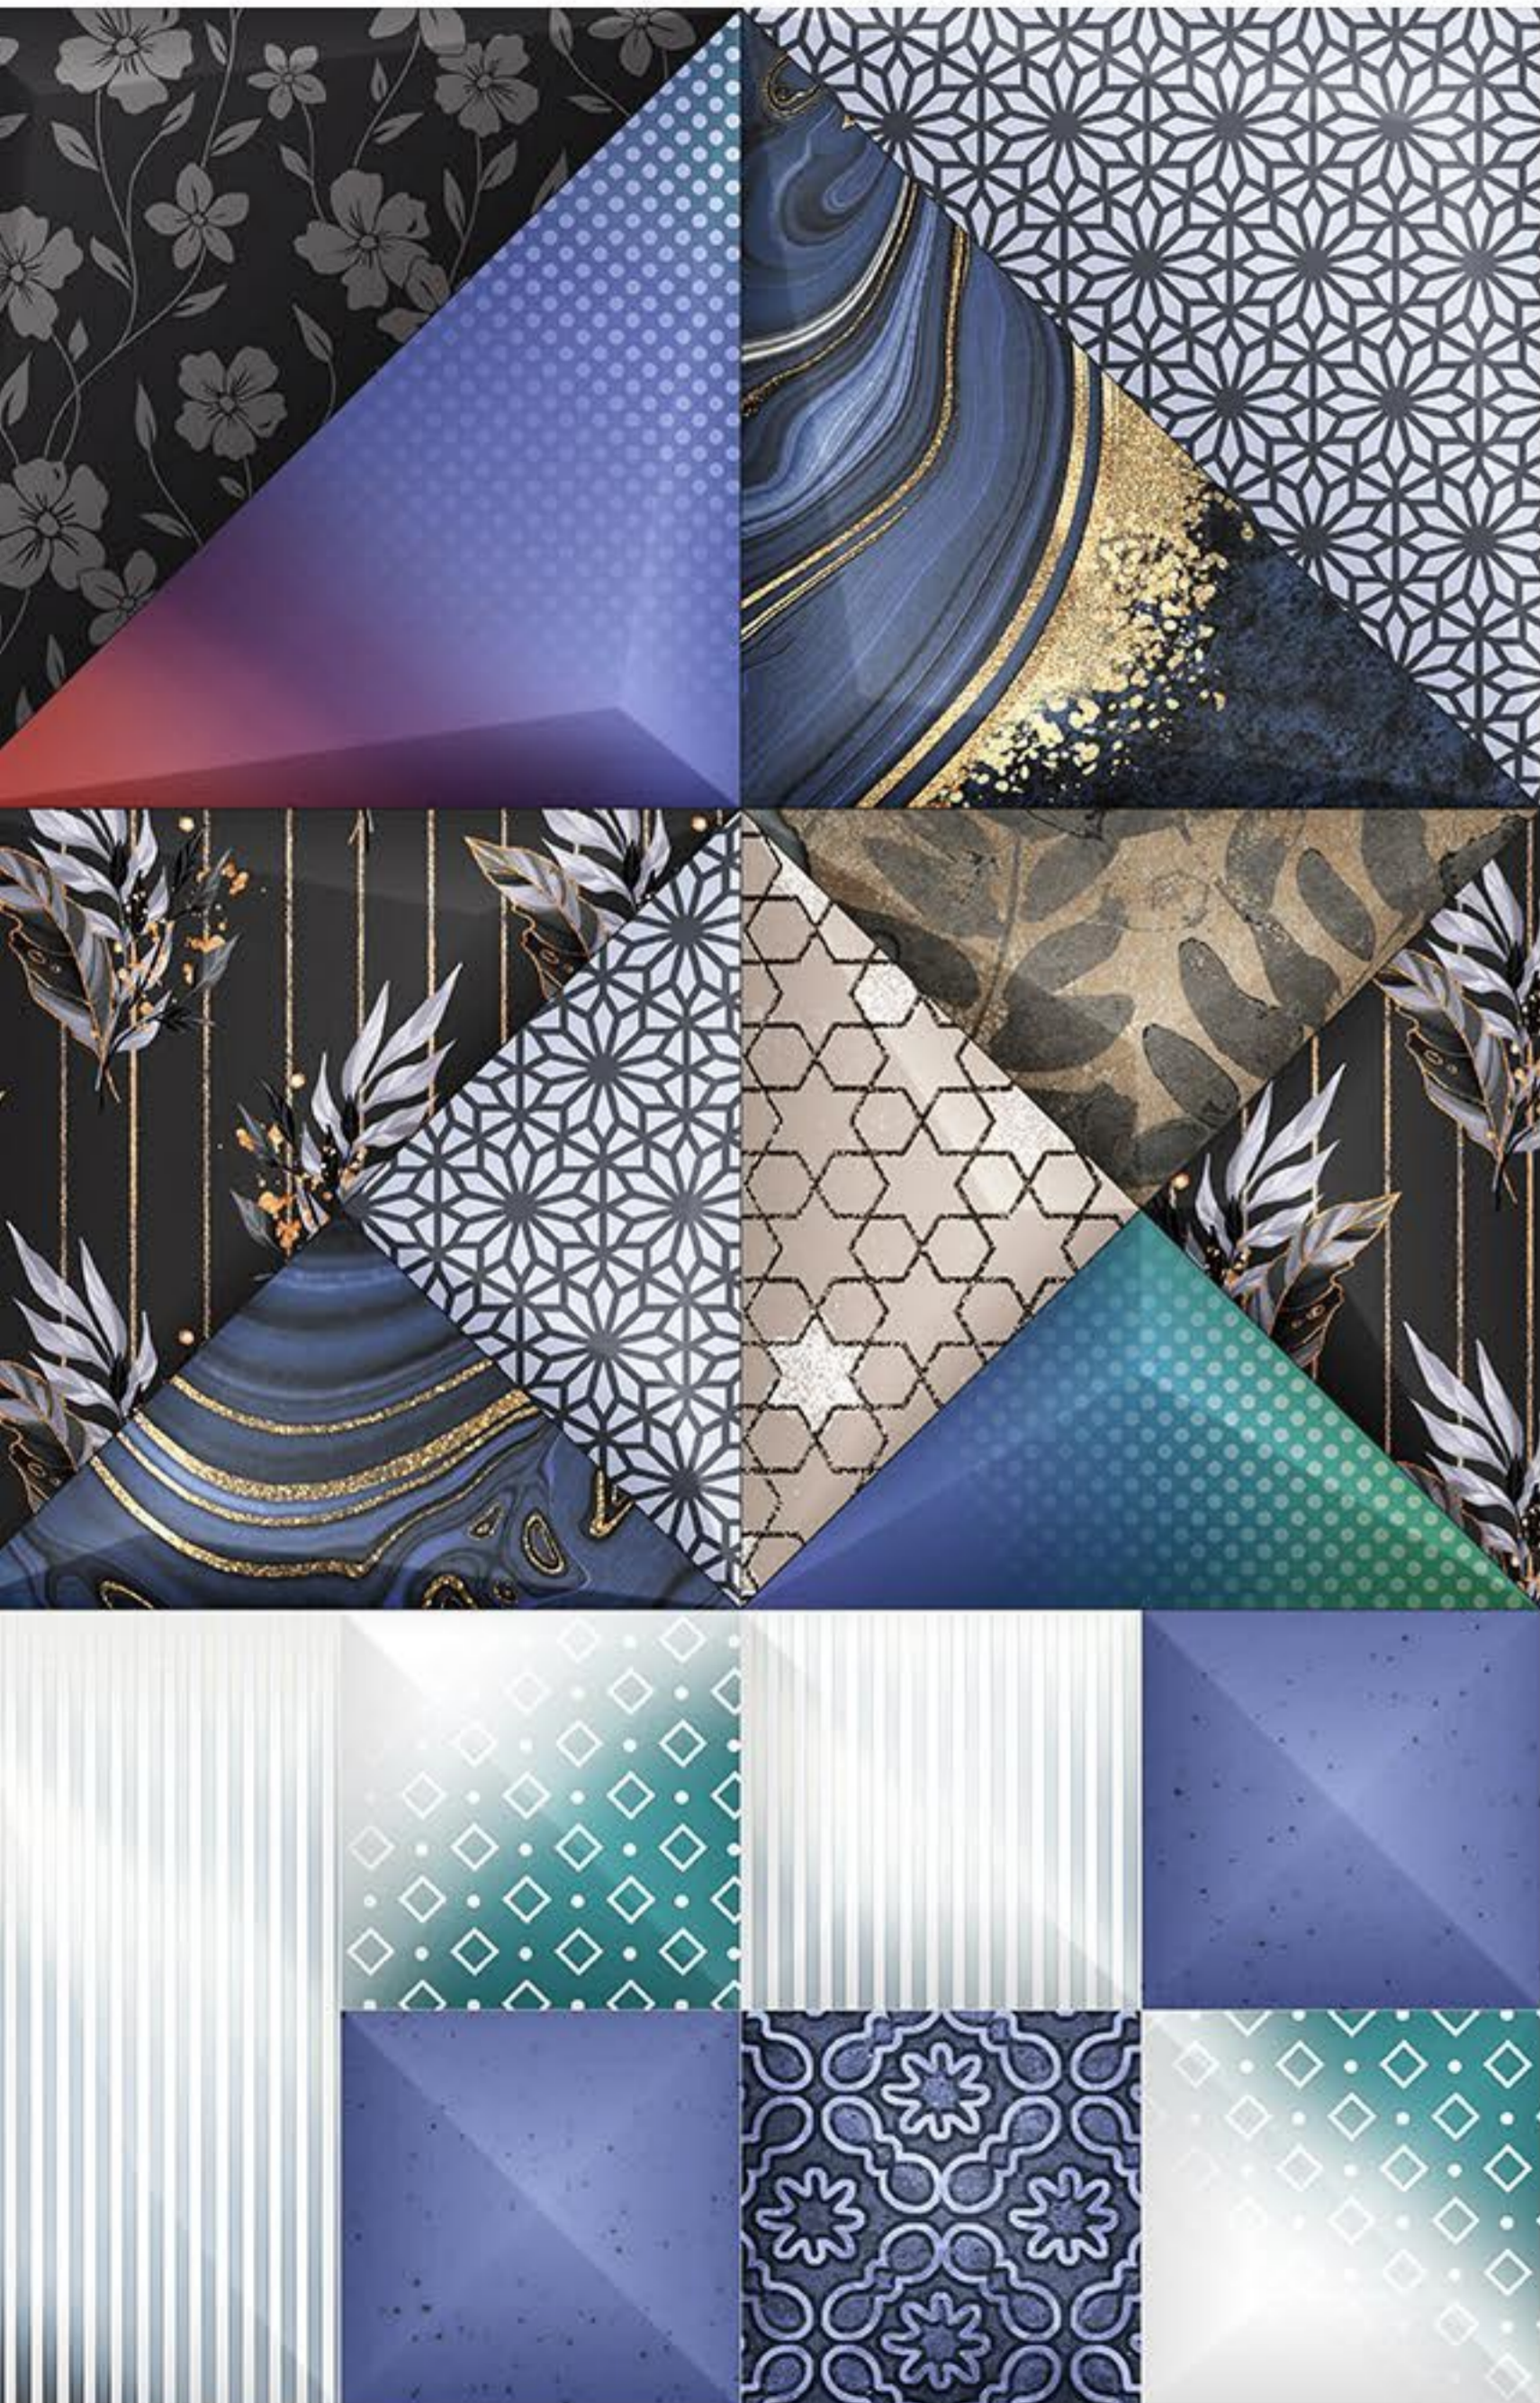

SPARK GALAXY-HL-1-A