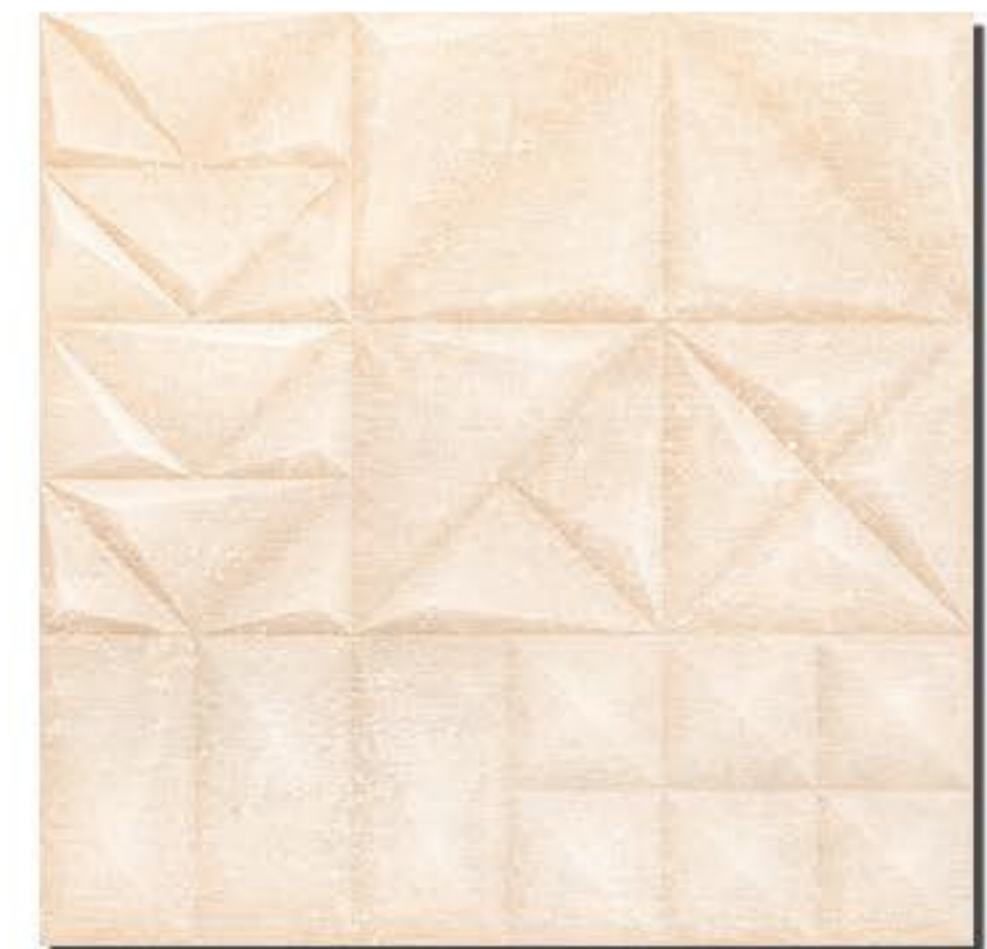

SPARK BEIGE-HL-2

SPARK BEIGE-L(RANDOM)