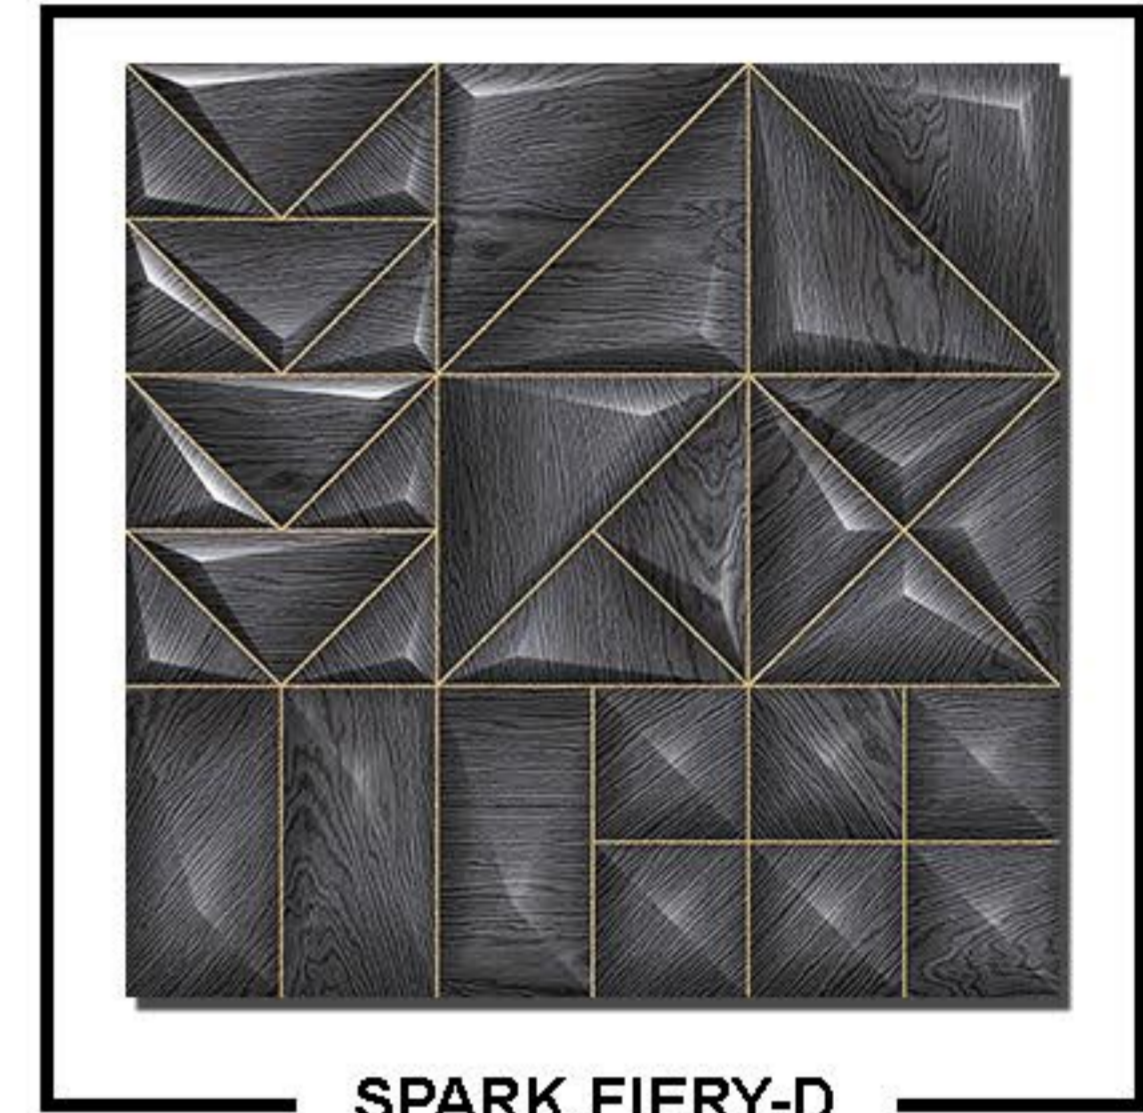

MATT
COLLECTION

SIZE FORMAT
300x300 MM

WALL DECOR TILES

RANDOM DESIGN

SPARK FIERY-D