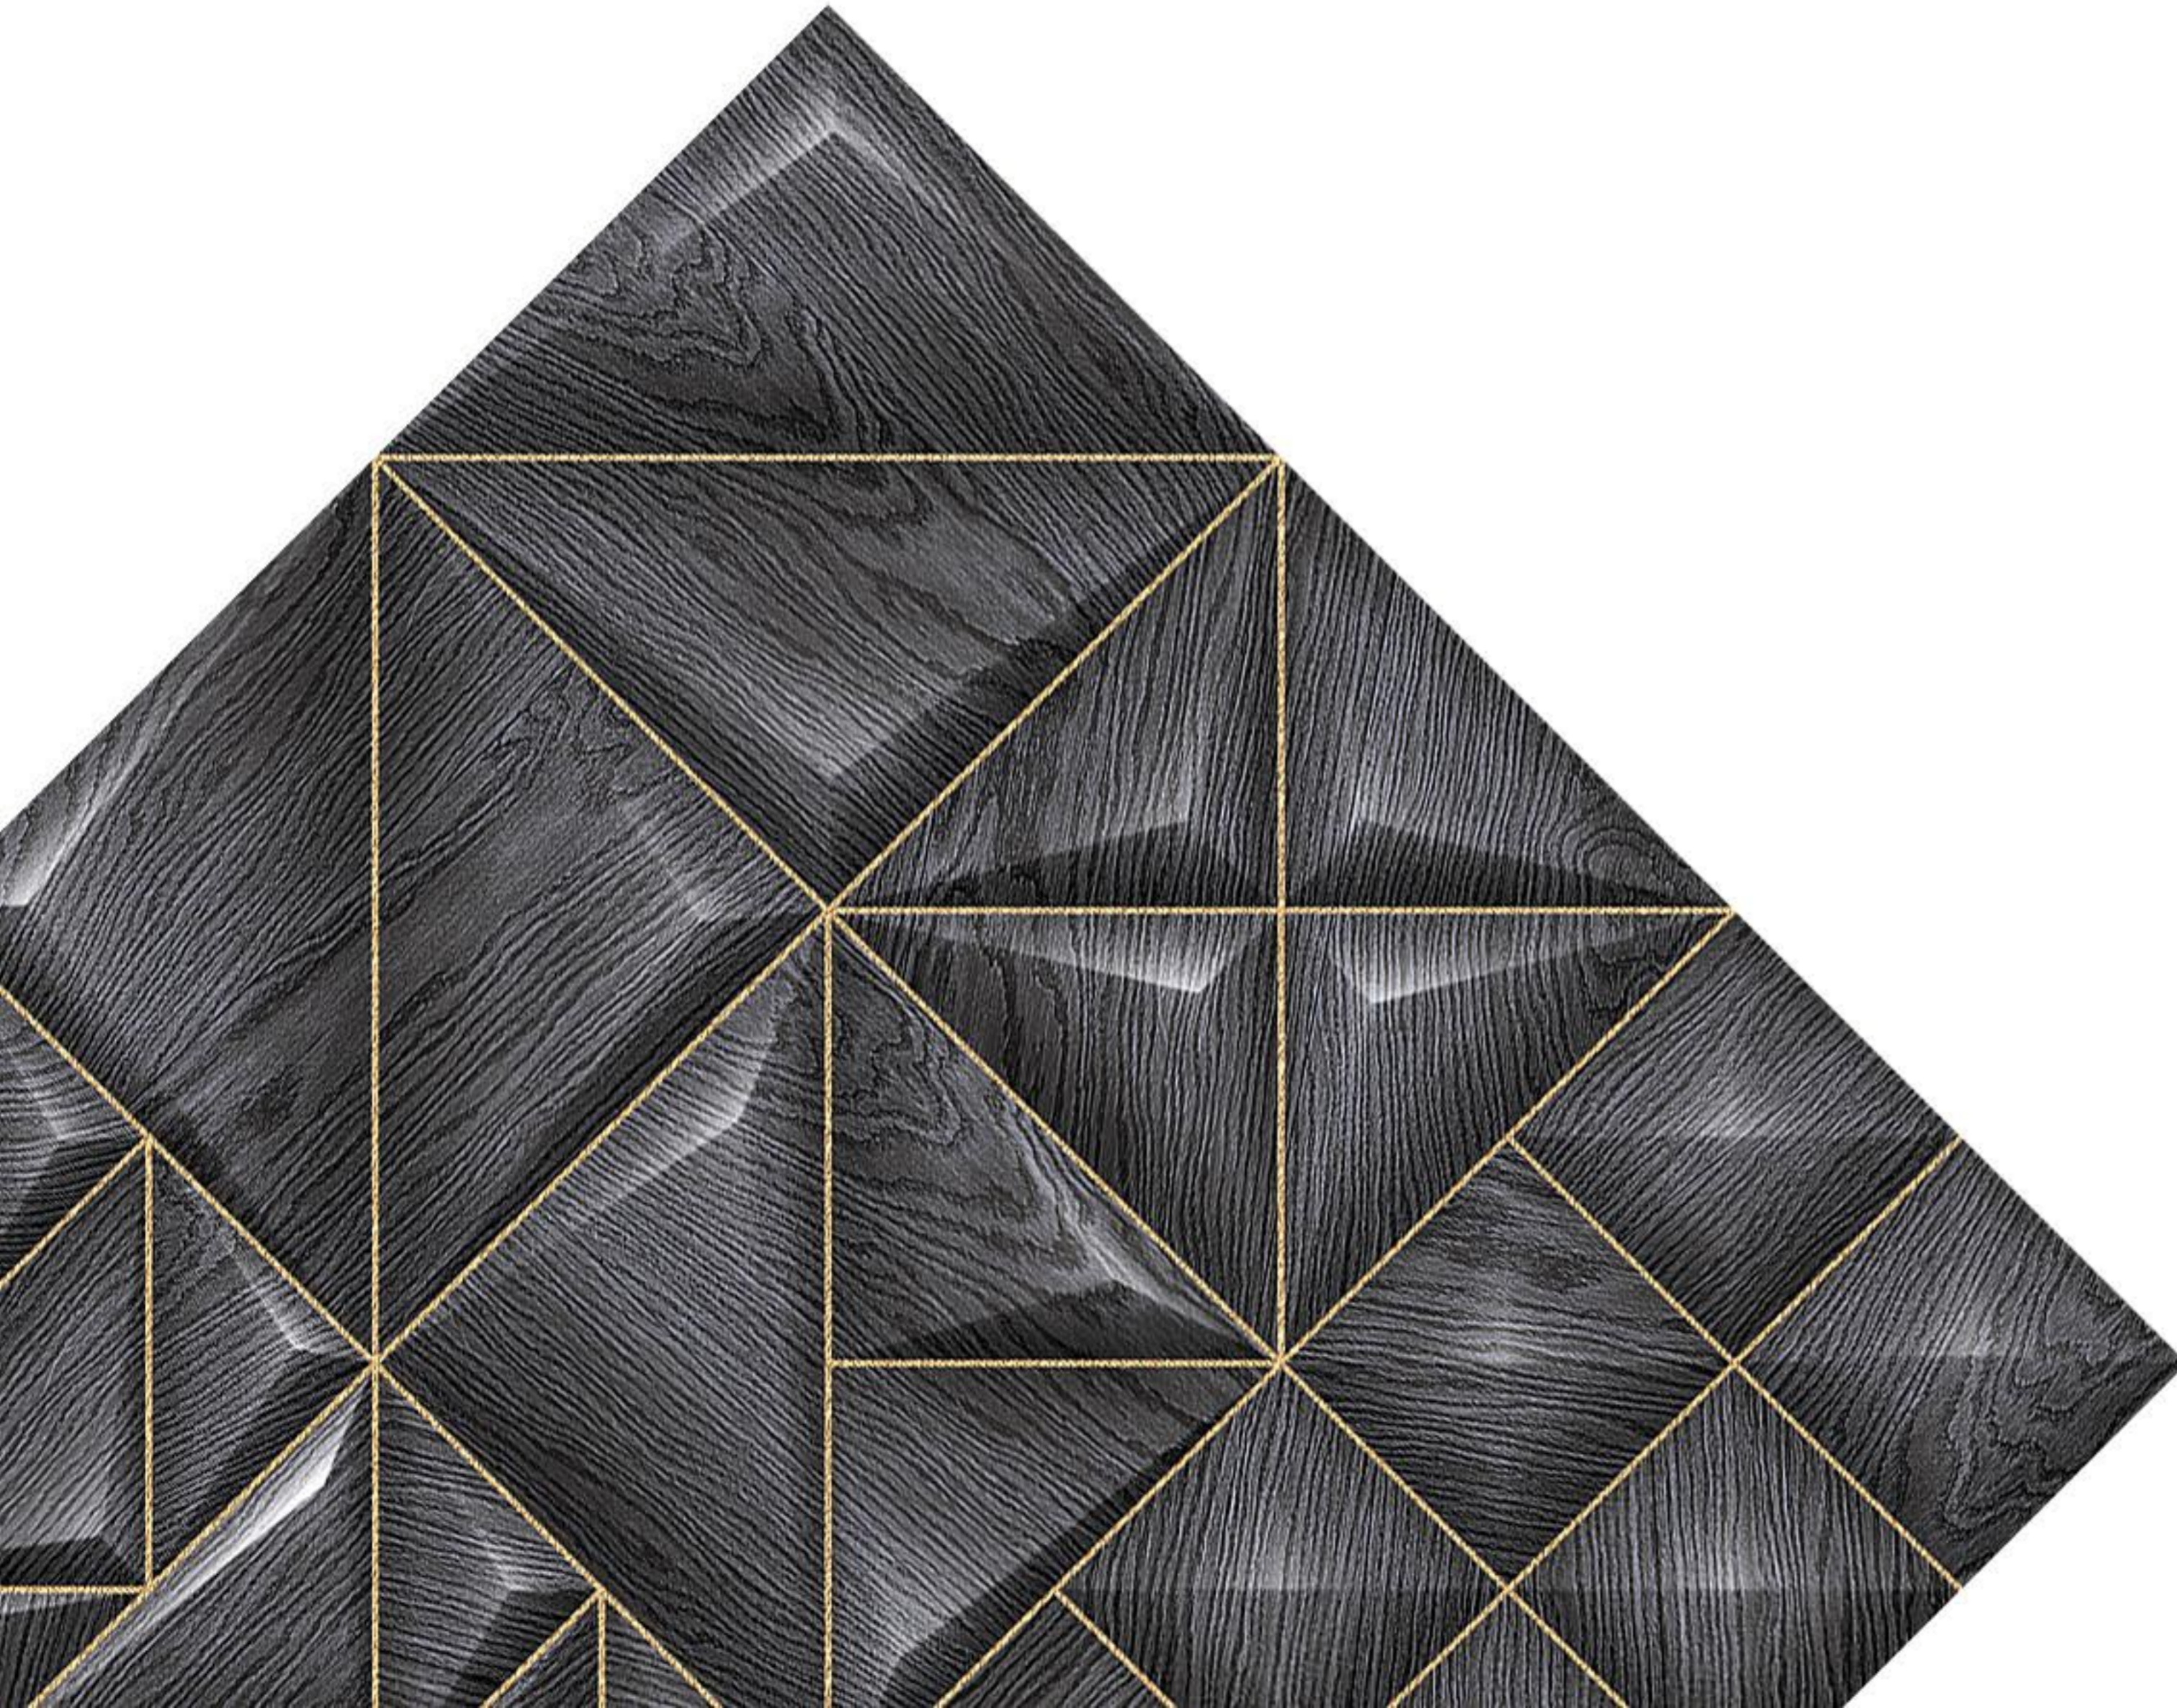

MATT
COLLECTION

SIZE FORMAT
300x300 MM

WALL DECOR TILES

RANDOM DESIGN

SPARK FIERY-D