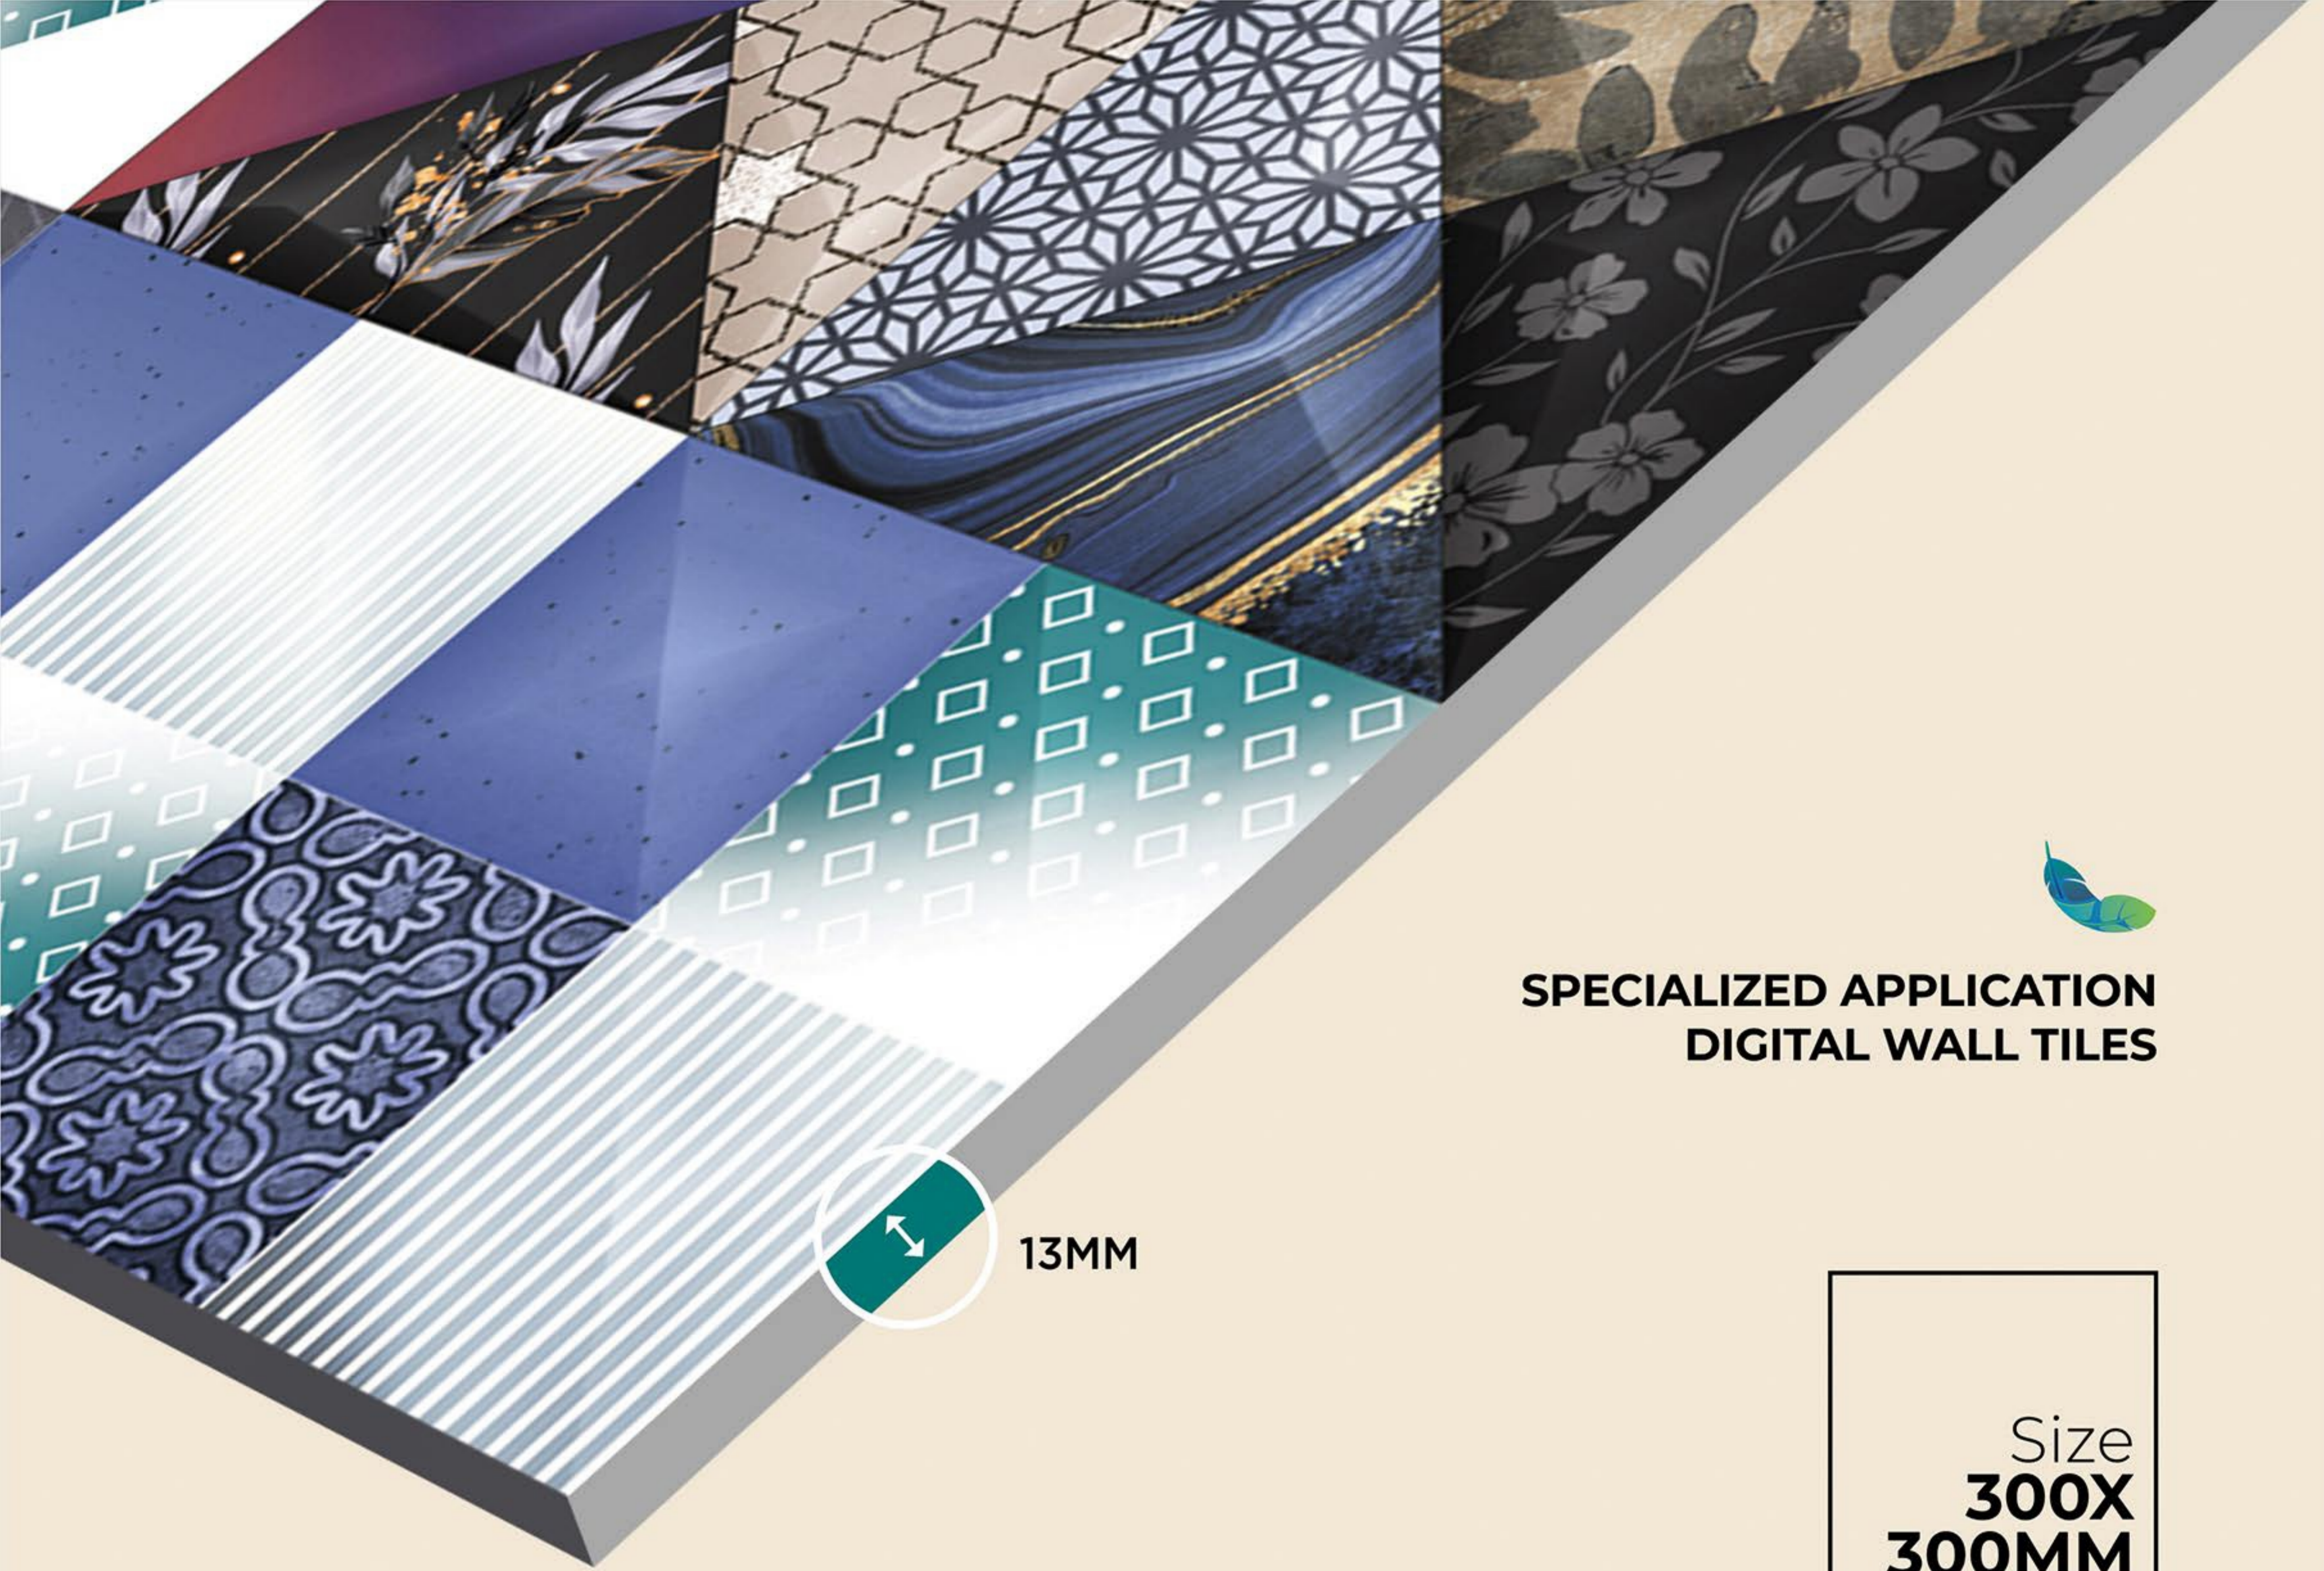

 ICONIC  
PUNCH

 PERFECT  
SIZE

**SPECIALIZED APPLICATION  
DIGITAL WALL TILES**

Size  
**300X  
300MM**

Finish  
**MATT**

Thickness  
↑ ↓ **13MM**

**ICONIC PUNCH  
THAT CREATE REVOLUTIONISING  
IMPRESSIVELY DESIGNS**