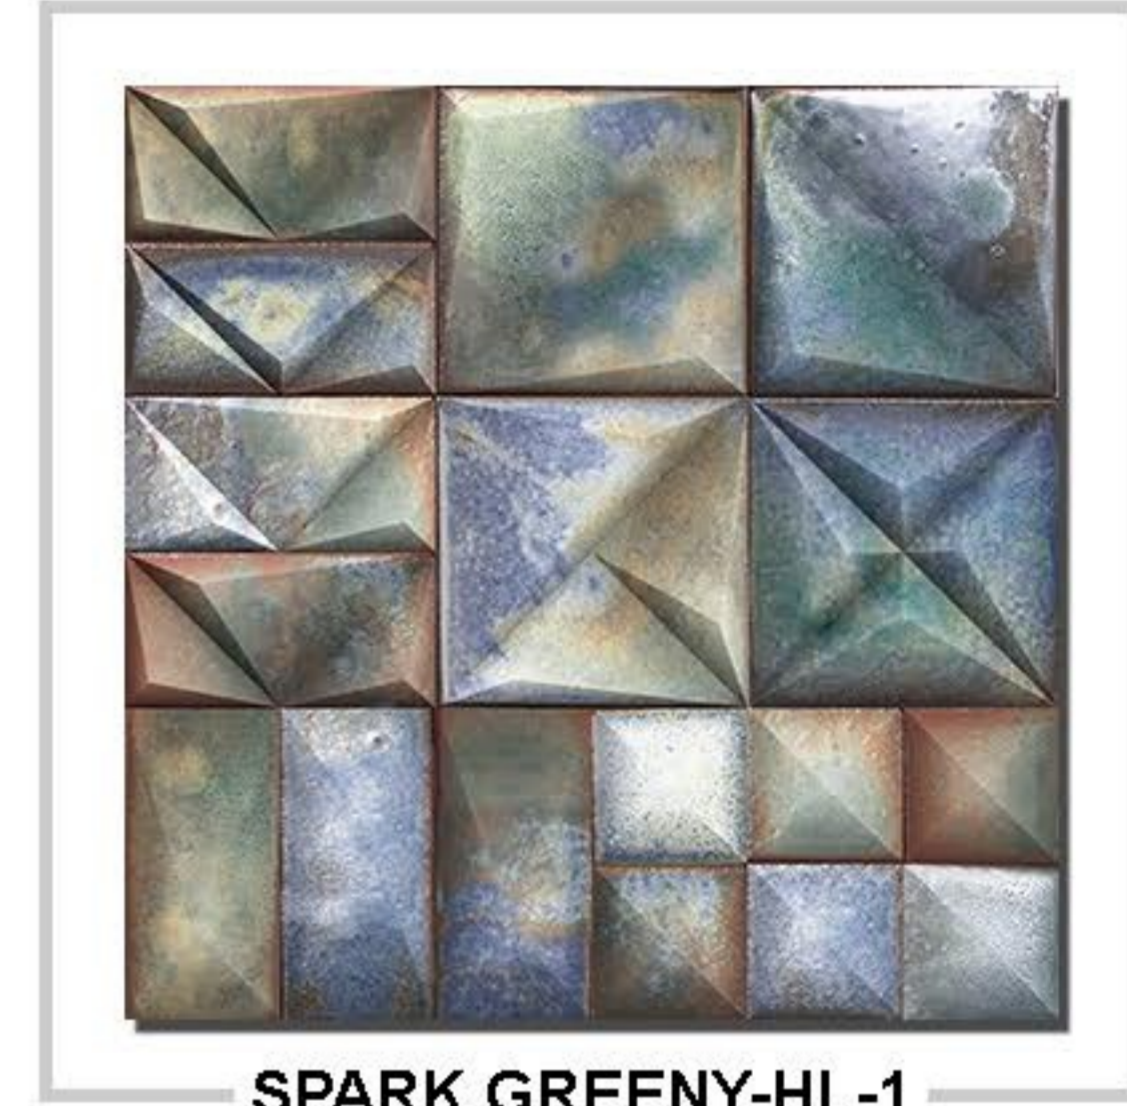

# SPARK GRAFITO

**MATT**  
COLLECTION

SIZE FORMAT  
**300x300 MM**

WALL DECOR TILES

RANDOM DESIGN

SPARK GREENY-HL-1

WALL DECORE PREVIEW OF