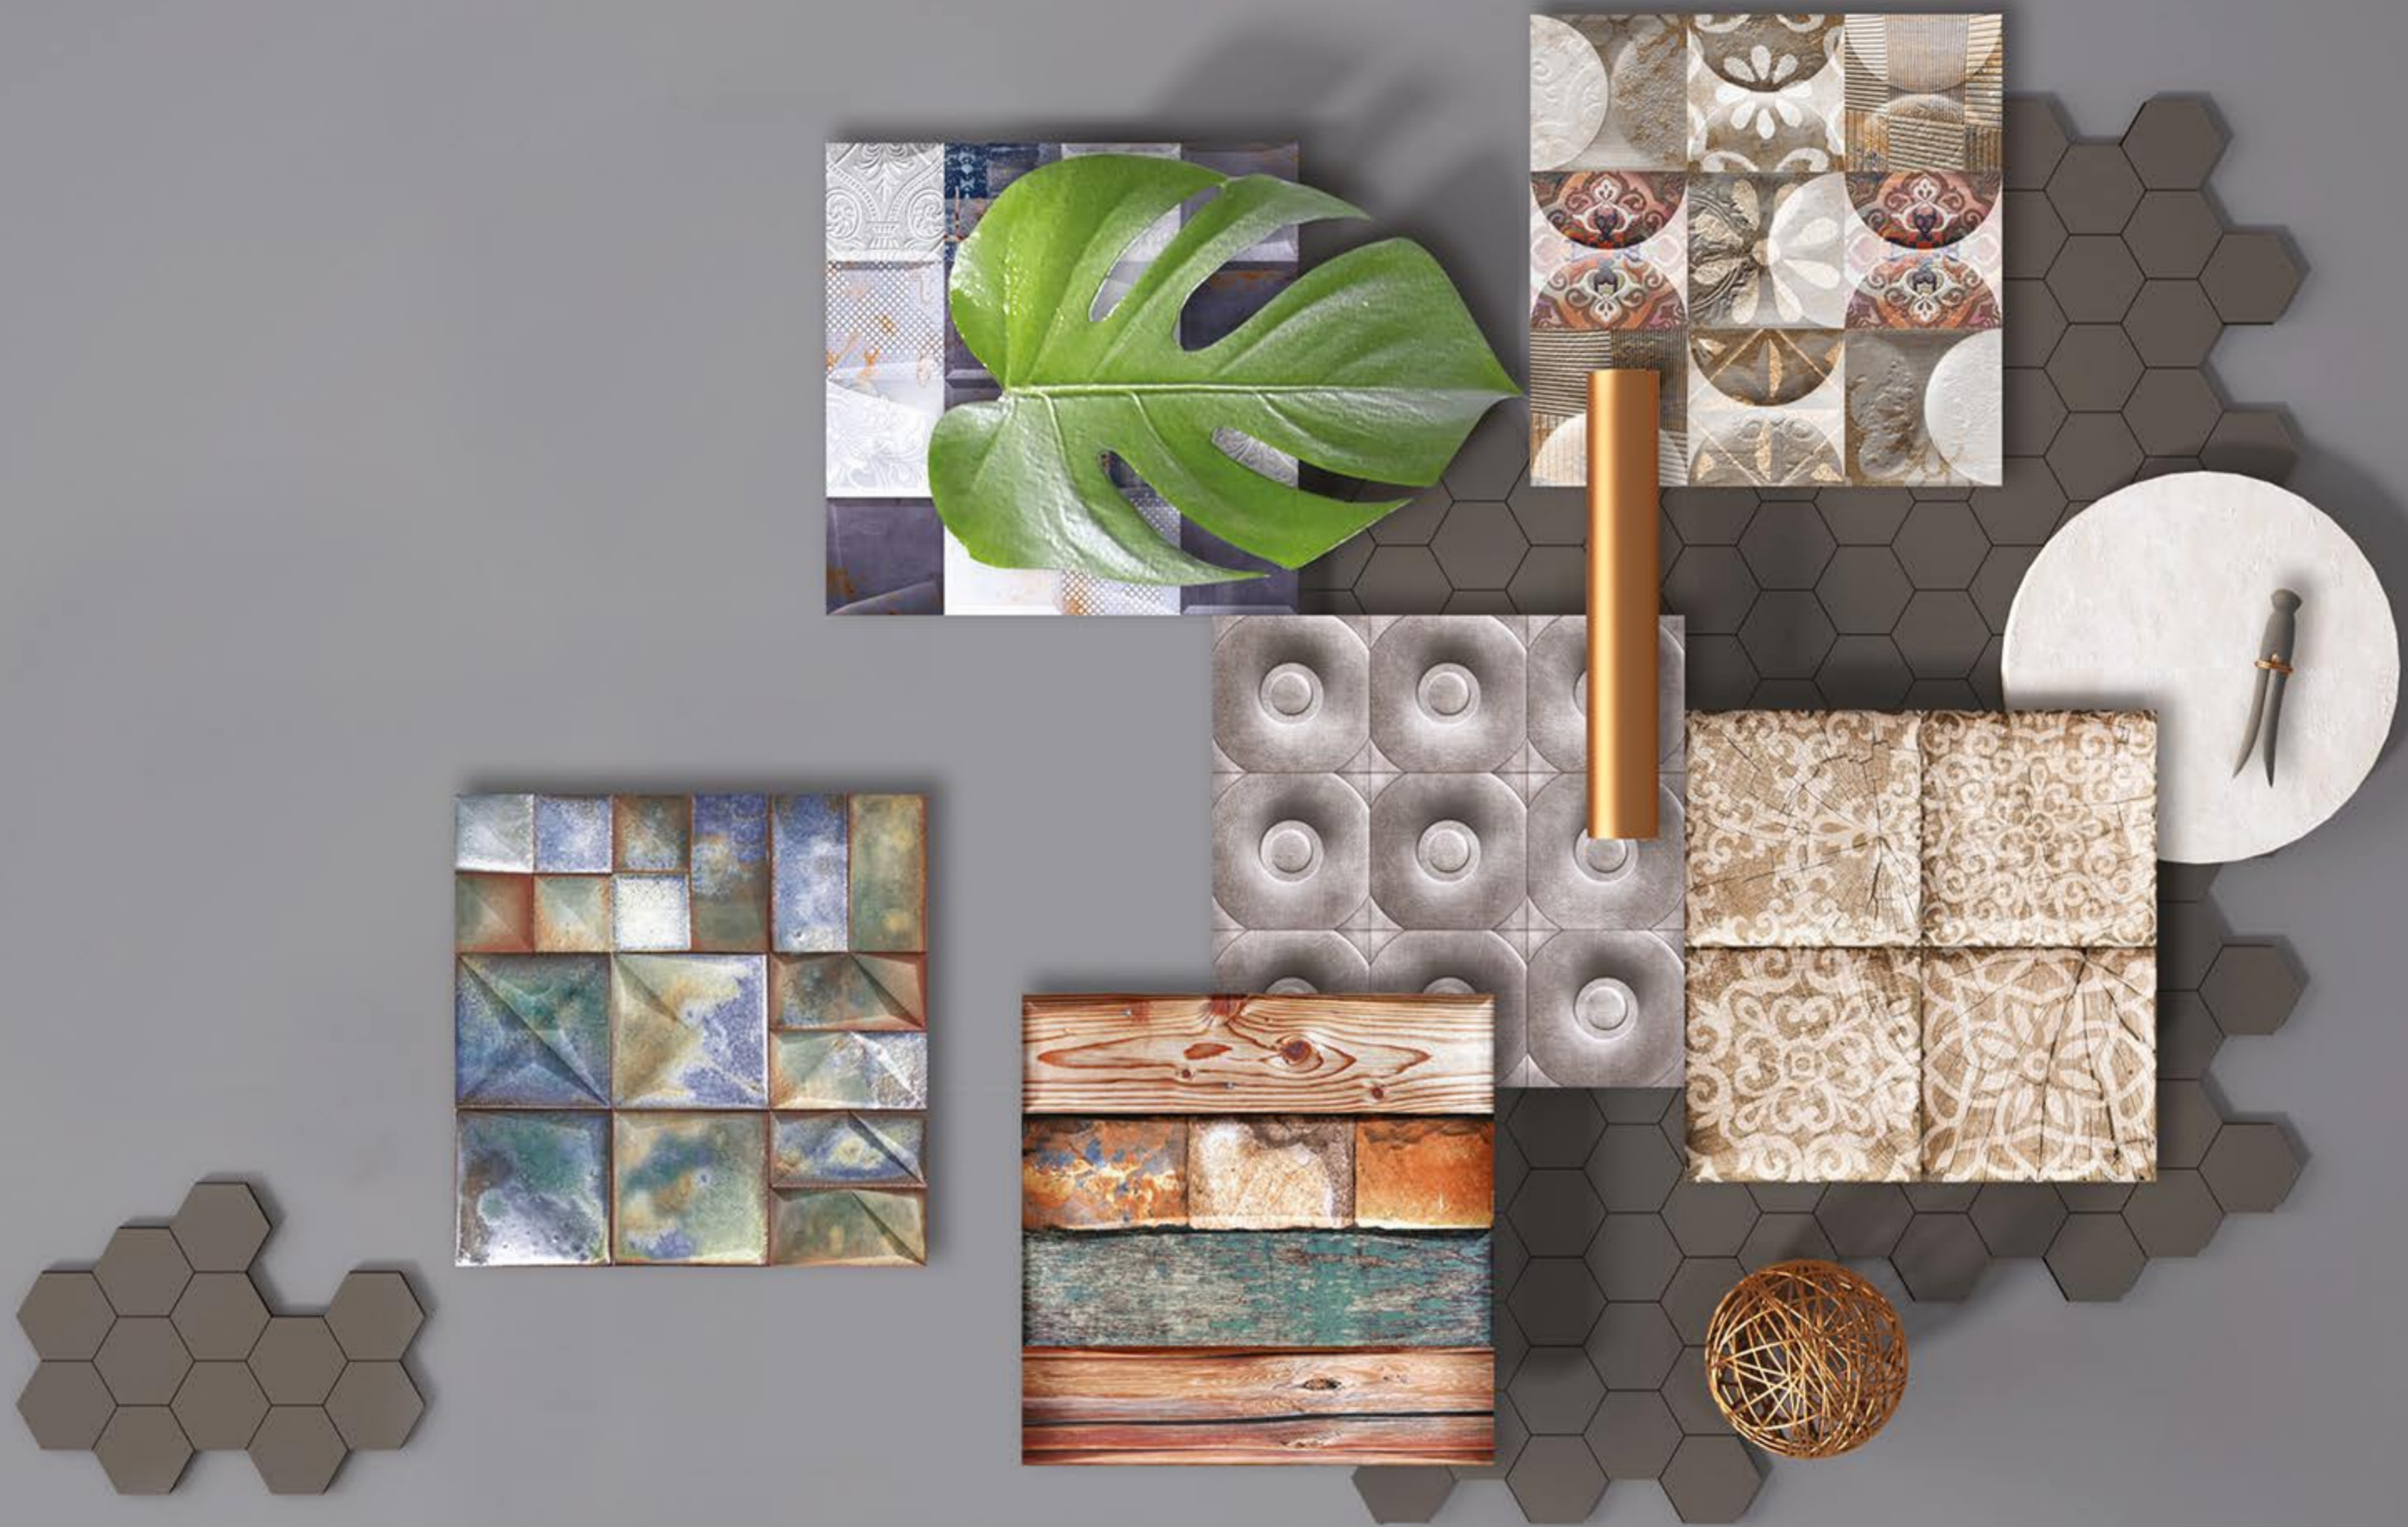

**ESKIMO**  
CERAMICA

**WALL DECOR**  
TILES

**300x300 MM**

# SPARK

COLLECTION

TURN SPACE INTO A PIECE OF ART WITH  
**MULTIPLE COLOR & SMOOTH TEXTURE**

  
**spectacular**  
SERIES

 MULTIPLE  
COLOR

 IMPRESSIVE  
DESIGN

 GEOMETRIC  
SHAPE

 SMOOTH  
TEXTURE

 ICONIC  
PUNCH

 PERFECT  
SIZE

**SPECIALIZED APPLICATION  
DIGITAL WALL TILES**

Size  
**300X  
300MM**

Finish  
**MATT**

Thickness  
↑ ↓ **13MM**

**ICONIC PUNCH  
THAT CREATE REVOLUTIONISING  
IMPRESSIVELY DESIGNS**